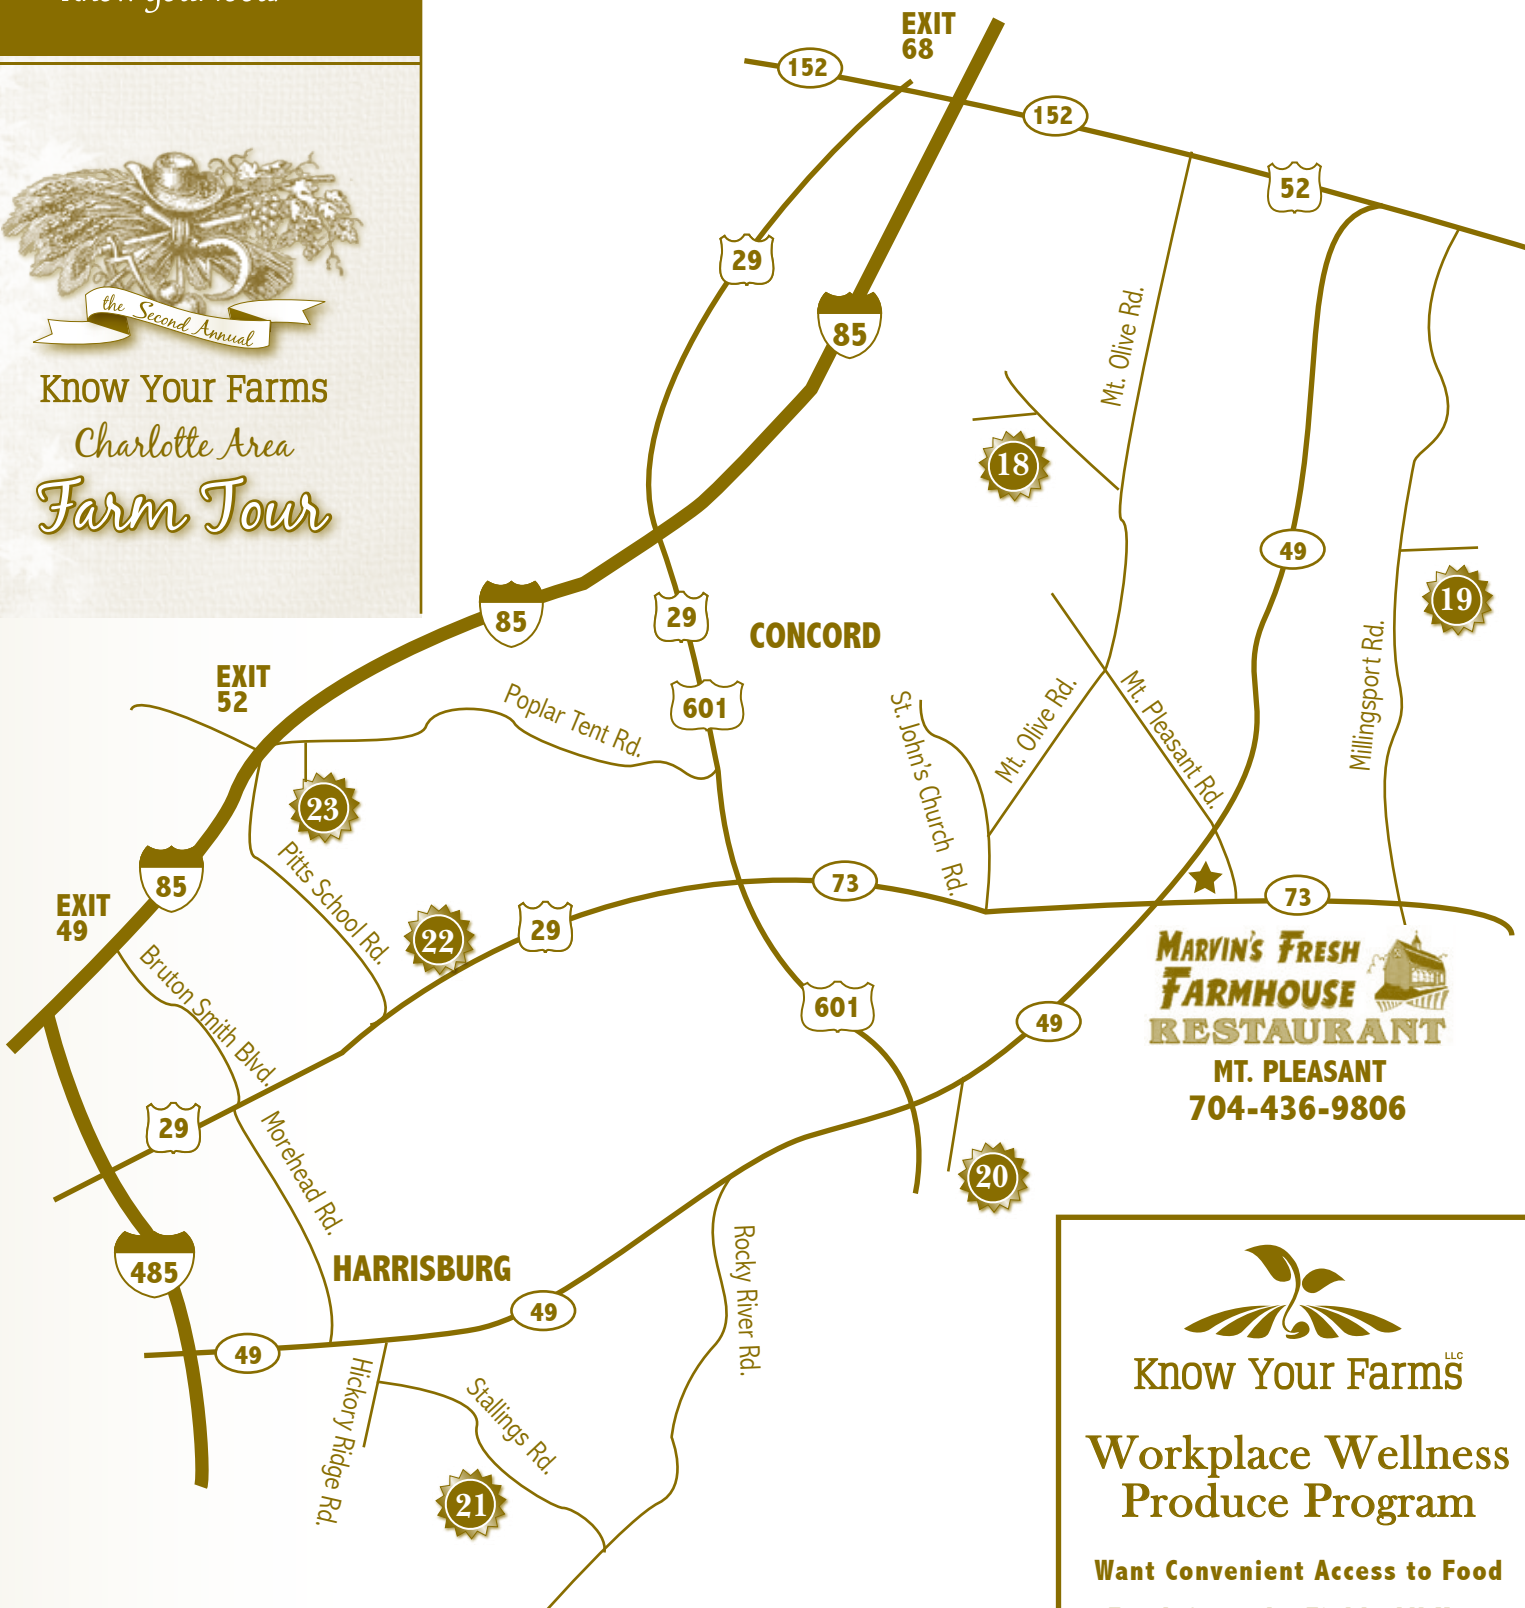

Know Your Farms^{LLC}
Know your food.

East Map

Please Note: Map Is Not To Scale

Know Your Farms
Charlotte Area
Farm Tour

**MARVIN'S FRESH
FARMHOUSE
RESTAURANT**
MT. PLEASANT
704-436-9806

Know Your Farms^{LLC}

Workplace Wellness Produce Program

Want Convenient Access to Food
Fresh from the Fields All Year
Long? Talk to your employer
about Know Your Farms' Work-
place Wellness Produce Programs.

info@knowyourfarms.com